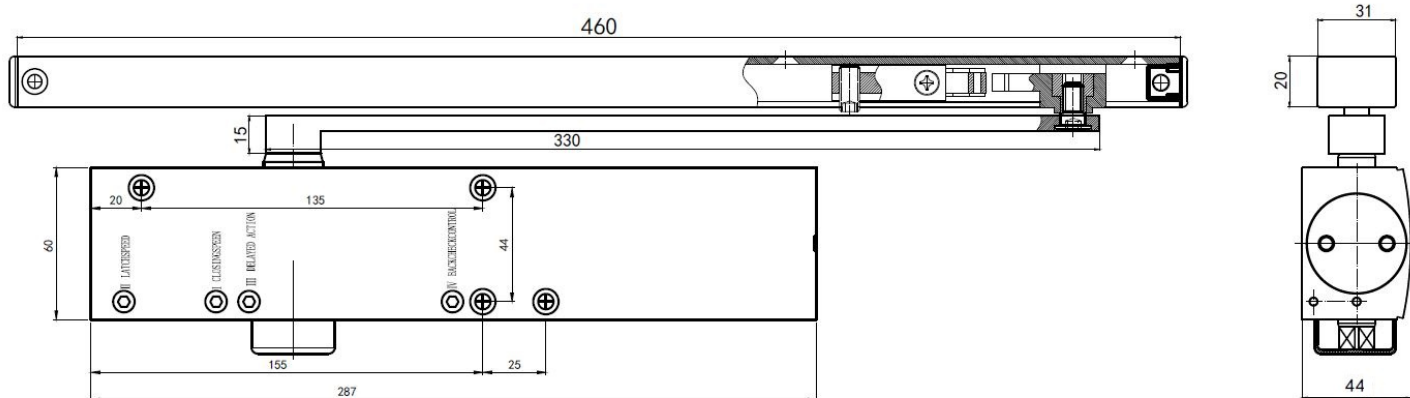

PRODUCT SHEET

Description:

Door Closer DC893S EN 2-4 Silver, 40-150 Kg, 4 Valves Adjust -ment, W/Latch and Closing Speed, Back Check & Time Delay

Item number:

17.87.189-0

Units	Box	Carton	HS Code	Barcode
Pcs.	1	10	8302600090	
				5704866439480